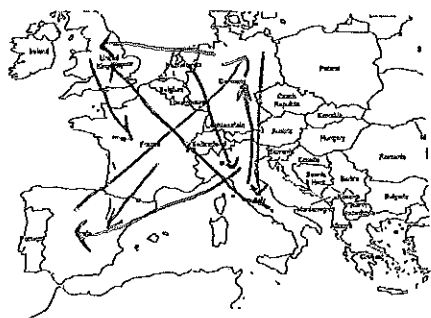

Musica Antigua de Toledo

2024-25 Concert Season

Concert I: European Musical Travelers

November 17, 2024 3:30 pm

Medieval, renaissance and baroque composers and musicians frequently moved from place to place throughout Europe to obtain more prominent jobs in the best courts and churches throughout Europe. Some went to study with others more preeminent, then returned to their homeland, some moved from one prominent position to another, and some remained permanently in their new country. They would spread their native musical styles to the new lands, adopt the styles of the new land, or return to their homeland and spread the newly adopted styles. Thus, music that originated in one area was spread and intermingled with others throughout Europe. Today's concert explores some of these composers and how music spread from one area to another.

Concert II: Suites, Songs and Sonatas

May 4, 2025 3:30 pm

Without having a specific theme, this concert will explore favorite works from medieval through baroque eras. Suites are groupings of dances, spanning all three periods, as do solo songs, while the sonata is a predominant instrumental form that began in the early baroque and evolved through the late baroque and still until today. We will offer examples of all of these forms and their development through these periods.

Both concerts will take place at All Saints Lutheran Church
5445 Heatherdowns Blvd. (West of Reynolds)

Freewill Offering

Donations go to instrument purchases and maintenance, music and marketing costs.